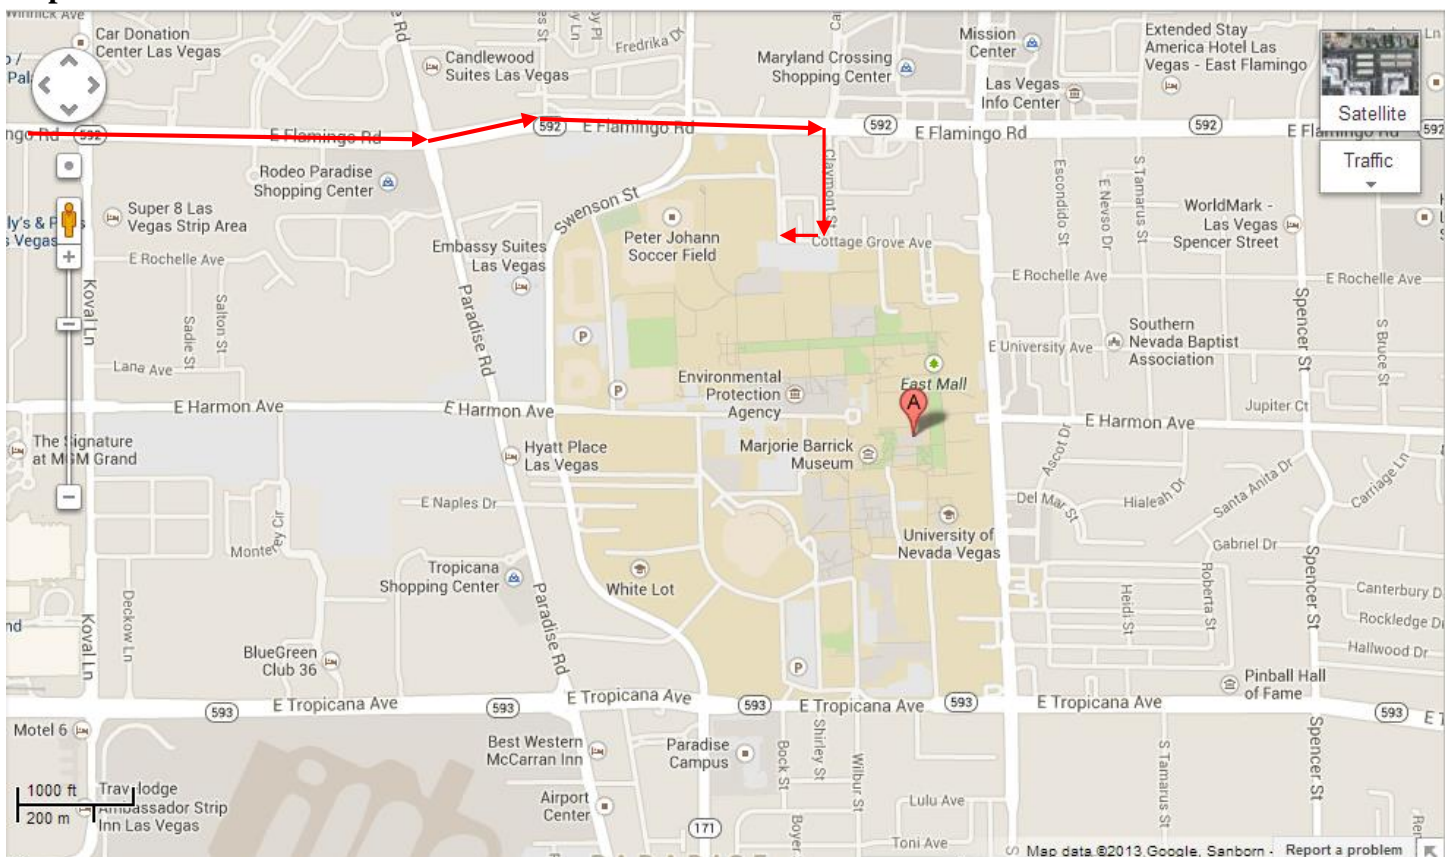

## Directions to Bennett Professional Development Center (BDC) on UNLV Main Campus:

From the I-15

- Exit Flamingo and head **East** on **Flamingo**
- Turn **Right** at **Claymont St.** (South)
- Turn **Right** at **Cottage Grove Ave.** (West)
- You will reach a **stop sign**
- **Parking** is available in **Lot R** (see [Map B](#))
  - Turn **Right** at the stop sign (North)
  - Lot R is the first parking lot on the left
  - You may park in any space marked “Student” and you will not need to display a permit.
  - To get to the BDC Building (indicated by dashed blue arrows):
    - Walk south past the Boys & Girls Club Building and Paradise Elementary School. At the southwest end of the Elementary School parking lot, there will be a sidewalk that leads to the BDC building. The RSA will be held in room #112 (see [Map B](#)).
- **RSA Trainee Drop-Off** is available in the Paradise Elementary School parking lot (see [Map C](#))
  - Continue **Straight** at the stop sign (West)
  - Turn **Left** along the west end of the parking lot (South)
  - RSA Trainees can be dropped off in the Southwest corner of the parking lot. Turn **Left** to exit the parking lot.
  - To get to the BDC Building (indicated by dashed blue arrows):
    - At the southwest corner of the Elementary School parking lot, there will be a sidewalk that leads to the BDC building. The RSA will be held in room #112 (see [Map C](#)).

### **Map A: Directions to UNLV from the I-15**

**Map B: Parking and Directions to Lot R near the BDC Building**

### Map C: Drop-Off Directions to the BDC Building