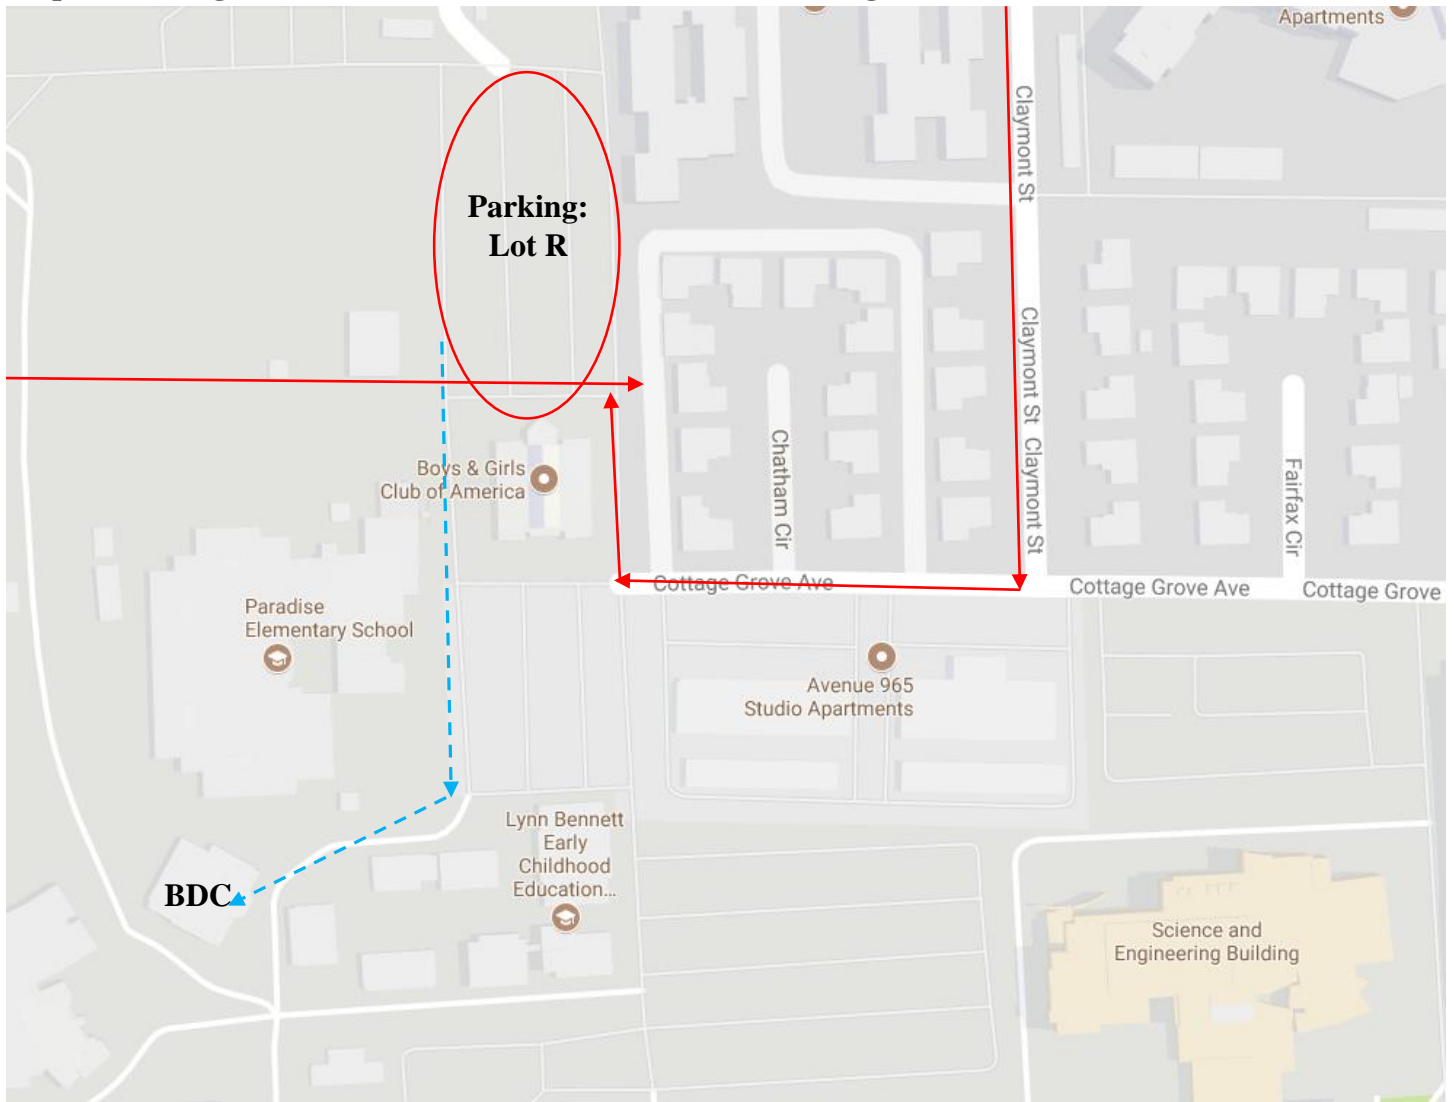

## Directions to Bennett Professional Development Center (BDC) on UNLV Main Campus:

From the I-15

- Exit Flamingo and head **East** on **Flamingo**
- Turn **Right** at **Claymont St.** (South)
- Turn **Right** at **Cottage Grove Ave.** (West)
- You will reach a **stop sign**
- **Parking** is available in **Lot R** (see [Map B](#))
  - Turn **Right** at the stop sign (North)
  - Lot R is the first parking lot on the left
  - You may park in any space marked “Student” and you will not need to display a permit.
  - To get to the BDC Building (indicated by dashed blue arrows):
    - Walk south past the Boys & Girls Club Building and Paradise Elementary School. At the southwest end of the Elementary School parking lot, there will be a sidewalk that leads to the BDC building. The RSA will be held in room #112 (see [Map B](#)).
- **RSA Trainee Drop-Off** is available in the Paradise Elementary School parking lot (see [Map C](#))
  - Continue **Straight** at the stop sign (West)
  - Turn **Left** along the west end of the parking lot (South)
  - RSA Trainees can be dropped off in the Southwest corner of the parking lot. Turn **Left** to exit the parking lot.
  - To get to the BDC Building (indicated by dashed blue arrows):
    - At the southwest corner of the Elementary School parking lot, there will be a sidewalk that leads to the BDC building. The RSA will be held in room #112 (see [Map C](#)).

### **Map A: Directions to UNLV from the I-15**

**Map B: Parking and Directions to Lot R near the BDC Building**

### Map C: Drop-Off Directions to the BDC Building